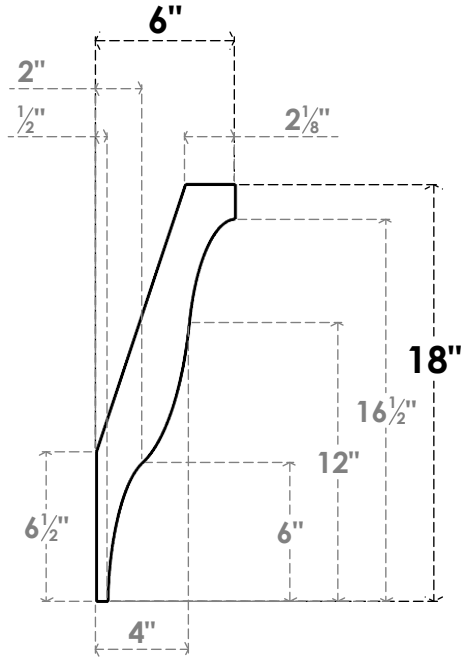

ITEM NUMBER: BRCPC060X06000X18000FST

6"W X 6"D X 18"H FUNSTON ARCHITECTURAL GRADE PVC CLOSED KNEE BRACE

SIDE PROFILE

FRONT PROFILE

ISOMETRIC

EKENA MILLWORK
2300 WEST MAIN ST.
CLARKSVILLE, TX 75426
TOLL FREE: 866-607-0453
WWW.EKENAMILLWORK.COM