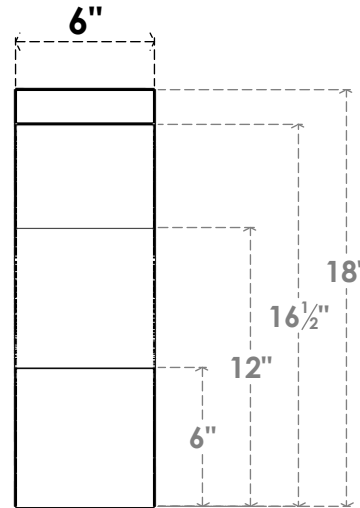

ITEM NUMBER: BRCPC060X06000X18000FST

6"W X 6"D X 18"H FUNSTON ARCHITECTURAL GRADE PVC CLOSED KNEE BRACE

SIDE PROFILE

FRONT PROFILE

ISOMETRIC

EKENA MILLWORK
2300 WEST MAIN ST.
CLARKSVILLE, TX 75426
TOLL FREE: 866-607-0453
WWW.EKENAMILLWORK.COM